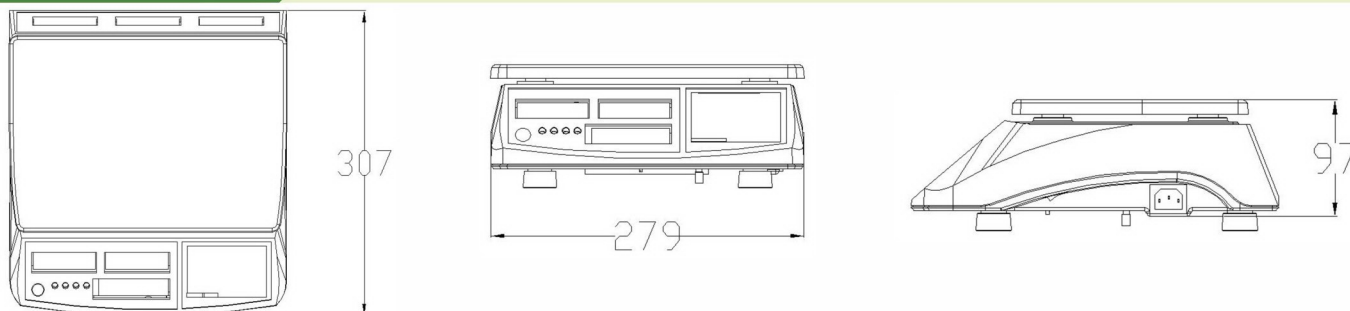

Sizedraft

JADEVER®

Jadever Scale Co., Ltd.

Add: 8F, No.11 Wu-Chuan 1 Rd,
Sinhuang District, New Taipei
City, Taiwan 248

Tel: 886 2 22000203

Xiamen Jadever Scale Co., Ltd.

Add: 7F, No.40 Huli Avenue, Huli
District, Xiamen 361006, Fujian,
China

Tel: 86 592 2267200

Jadever Weightech, Inc.

Add: 16 Lady Veronica Lane,
Vaughan, Ontario L6A 0G1

Tel: 1-905-482-2618

Fax: 1-905-487-1000